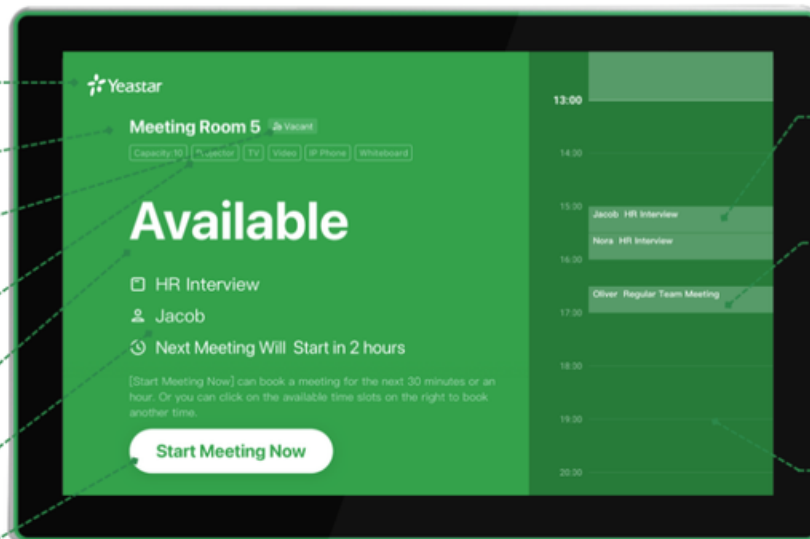

# Meeting Rooms Booking & Management System

## Room Display

- Custom Company Logo
- Room Name
- Sensor-detected Status
- Room Facilities
- Room Status
- Next Meeting Schedule
- Ad-hoc Meetings

- Upcoming Meeting List
- Drag to a Vacant Slot
- Tap a Vacant Slot to Book a Meeting

**Click the tap to book, check-in, and check-out**