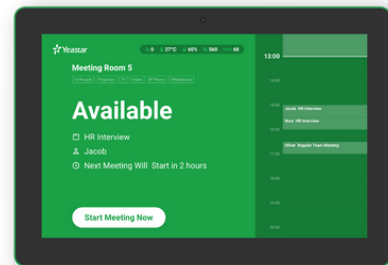

Room Booking & Rooms Management

YEASTAR DS7210 YEASTER-169 ROOM DISPLAY (1st Gen)

- Touch Screen: 10.1" LCD IPS touch screen
- 3-color Side LED Indicators
- Resolution: 1280 x 800
- Operating System: Android 8.1
- Wi-Fi: 802.11b/g/n
- Bluetooth 4.0
- Power over Ethernet (PoE) or DC 12V/1.5A
- Size: 249.36(L) x 168.36(H) x 24(D) mm
- Mount: side mount and wall mount

BND 770 Limited stock left

YEASTAR DS7310 YEASTER-172 ROOM DISPLAY

- Touch Screen: 10.1" LCD IPS touch screen
- 3-color Side LED Indicators
- Resolution: 1280 x 800
- Built-in camera for face recognition
- Authenticate user identity via facial recognition or QR code scans
- Operating System: Android 8.1
- Wi-Fi: 802.11b/g/n
- Bluetooth 4.0
- Power over Ethernet (PoE) or DC 12V/1.5A
- Size: 259.36 (L) x 178.36 (H) x 28 (D) mm
- Mount: Wall mount and glass mount

BND 800 (pre-order)