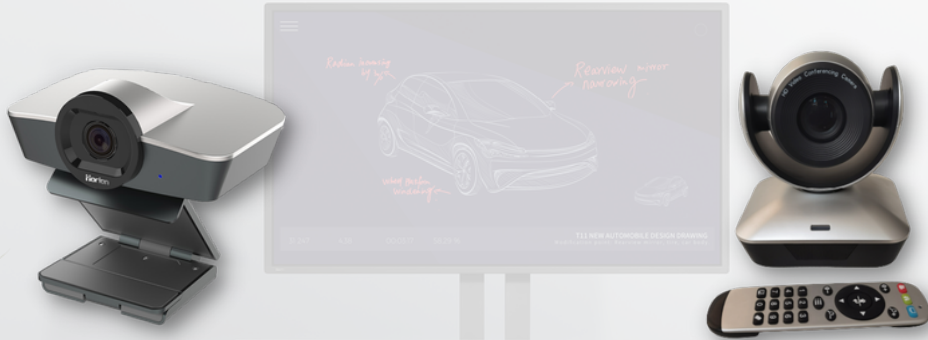

HC-3S (HORION-19)

Camera for teleconference

- Fixed lens
- 4x digital zoom
- 110° field of viewing
- 1/2.8 inch 8.42MP Sony CMOS sensor
- High quality 12MP lens

BND 249

HC-PRO (HORION-10)

Camera for teleconference with remote control

- 1/2.8 inch 5MP image sensor
- 10X Optical Zoom + 12X Digital Zoom 1080P
- 62.5° field of view
- Pan:±170°; Tilt:-30°~+90°

BND 725